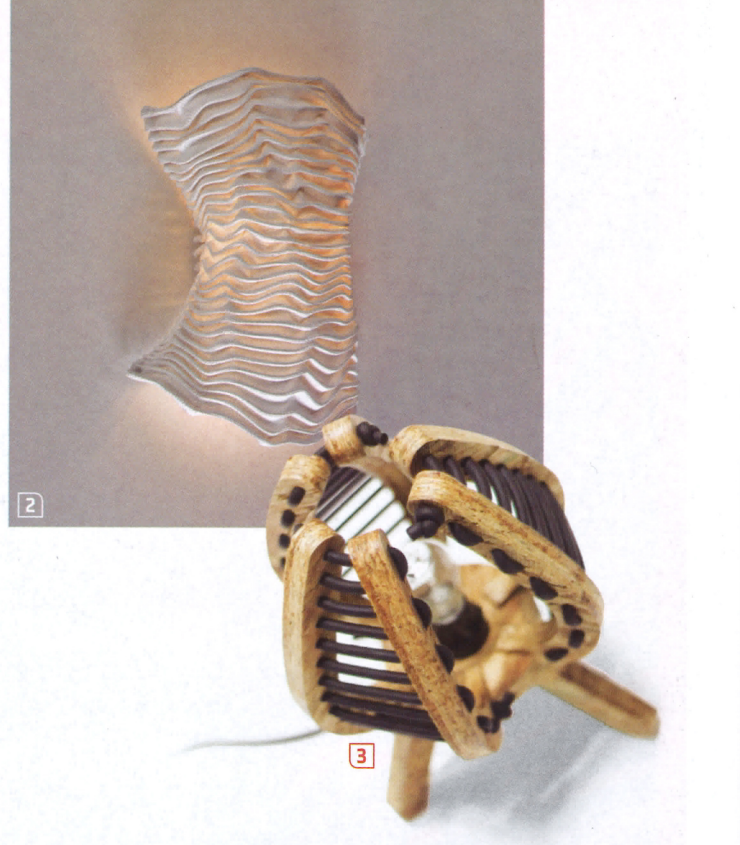

# INTERIOR DESIGN<sup>®</sup>

OCTOBER 31  
2014

over the moon  
*top finds in the galaxy*

1

2

3

9

10

4

8

11

6

5

1. Farah Al Humaidhi's Round Lamp Piece table lamp with hardened crochet shade by **Pieces by Farah**. circle 641

2. Cors scone in painted steel and Simetech stainless-steel mesh with silicone coating by **Arturo Álvarez**. circle 642