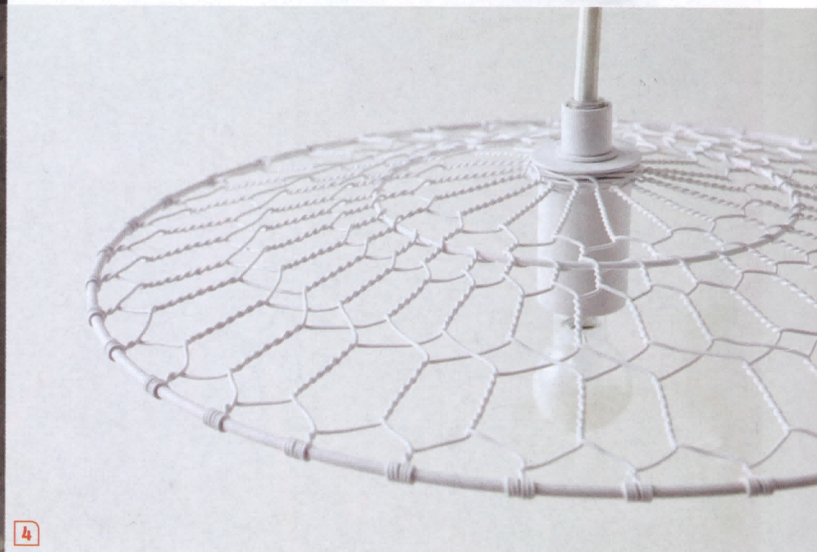

# INTERIOR DESIGN<sup>®</sup>

OCTOBER 31  
2014

over the moon  
*top finds in the galaxy*

1

2

3

9

10

4

8

11

6

5

1. Farah Al Humaidhi's Round Lamp Piece table lamp with hardened crochet shade by **Pieces by Farah**. circle 641

2. Cors scone in painted steel and Simetech stainless-steel mesh with silicone coating by **Arturo Álvarez**. circle 642