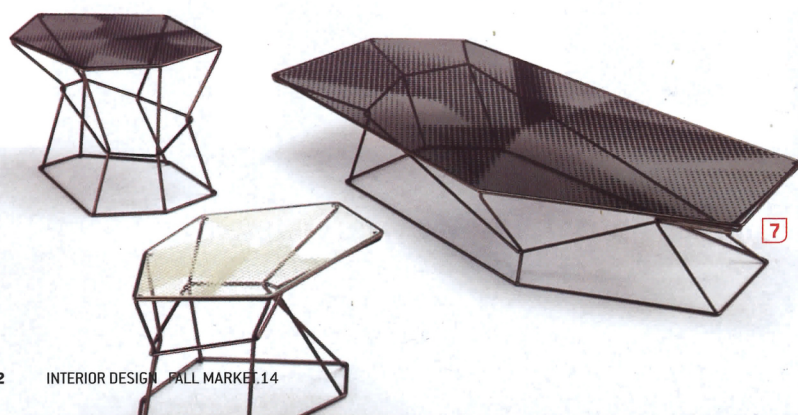

## furniture

10

5

1. UPFU console in lacquered MDF and pine by **Jacques Sarphatie**. circle 482
2. Ferruccio Lavian's Tudor Bonanza sideboard in stained oak and white lacquer by **Emmemobili**. circle 483
3. Rock tables in birch plywood and shale veneer by **13&9**. circle 484
4. M2 credenza in milk-painted maple and brass by **John Eric Byers**. circle 485
5. Neo Laminati No. 69 side table in plastic laminate and MDF by **Kelly Behun Studio**. circle 486
6. Ronan & Erwan Bouroullec's Leather side tables in sheet steel and leather by **Vitra**. circle 487
7. Mauro Lipparini's Rebus tables in galvanized titanium with a silkscreened transparent- or smoked-glass top by **Atelier**. circle 488
8. Nail Table #23 and #25 in steel and walnut accented with nails by **Peter Sandback**. circle 489
9. Klimt server in stained walnut and steel by **Harris Rubin**. circle 490
10. Striped Butterfly coffee table in stainless steel, resin, and lacquer by **Phillips Collection**. circle 491 ➔