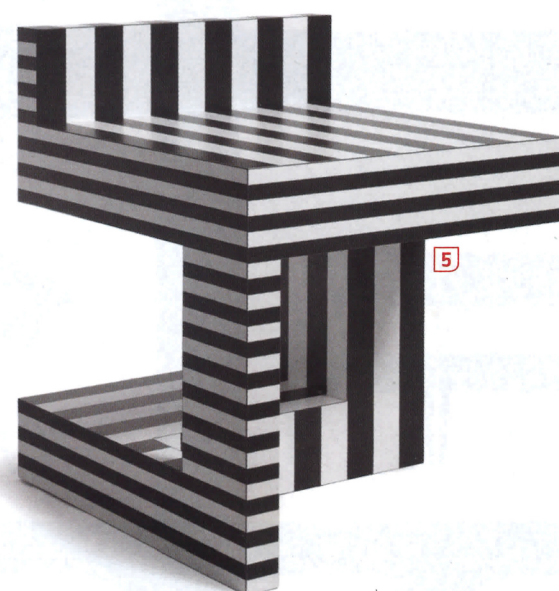

# ebony and ivory

Together in perfect harmony

1

2

3

8

9

4

## furniture

10

5

1. UPFU console in lacquered MDF and pine by **Jacques Sarphatie**. circle 482
2. Ferruccio Lavian's Tudor Bonanza sideboard in stained oak and white lacquer by **Emmemobili**. circle 483
3. Rock tables in birch plywood and shale veneer by **13&9**. circle 484
4. M2 credenza in milk-painted maple and brass by **John Eric Byers**. circle 485
5. Neo Laminati No. 69 side table in plastic laminate and MDF by **Kelly Behun Studio**. circle 486
6. Ronan & Erwan Bouroullec's Leather side tables in sheet steel and leather by **Vitra**. circle 487
7. Mauro Lipparini's Rebus tables in galvanized titanium with a silkscreened transparent- or smoked-glass top by **Atelier**. circle 488
8. Nail Table #23 and #25 in steel and walnut accented with nails by **Peter Sandback**. circle 489
9. Klimt server in stained walnut and steel by **Harris Rubin**. circle 490
10. Striped Butterfly coffee table in stainless steel, resin, and lacquer by **Phillips Collection**. circle 491 ➔