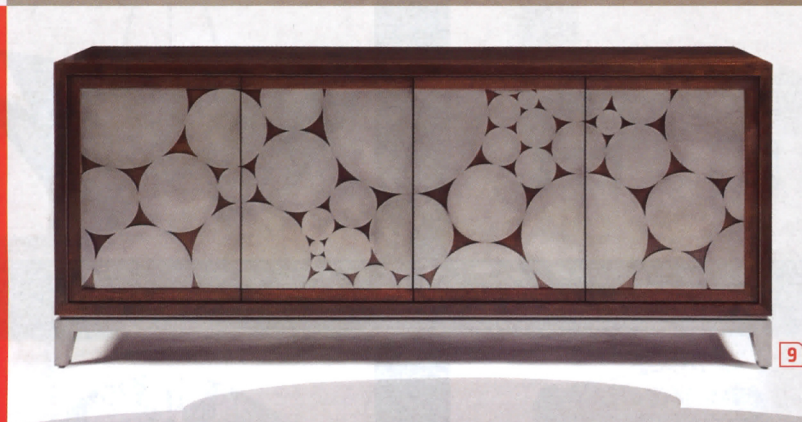

ebony and ivory

Together in perfect harmony

1

2

3

8

9

4

furniture

10

5

1. UPFU console in lacquered MDF and pine by **Jacques Sarphatie**. circle 482
2. Ferruccio Lavian's Tudor Bonanza sideboard in stained oak and white lacquer by **Emmemobili**. circle 483
3. Rock tables in birch plywood and shale veneer by **13&9**. circle 484
4. M2 credenza in milk-painted maple and brass by **John Eric Byers**. circle 485
5. Neo Laminati No. 69 side table in plastic laminate and MDF by **Kelly Behun Studio**. circle 486
6. Ronan & Erwan Bouroullec's Leather side tables in sheet steel and leather by **Vitra**. circle 487
7. Mauro Lipparini's Rebus tables in galvanized titanium with a silkscreened transparent- or smoked-glass top by **Atelier**. circle 488
8. Nail Table #23 and #25 in steel and walnut accented with nails by **Peter Sandback**. circle 489
9. Klimt server in stained walnut and steel by **Harris Rubin**. circle 490
10. Striped Butterfly coffee table in stainless steel, resin, and lacquer by **Phillips Collection**. circle 491 ➔

7

6