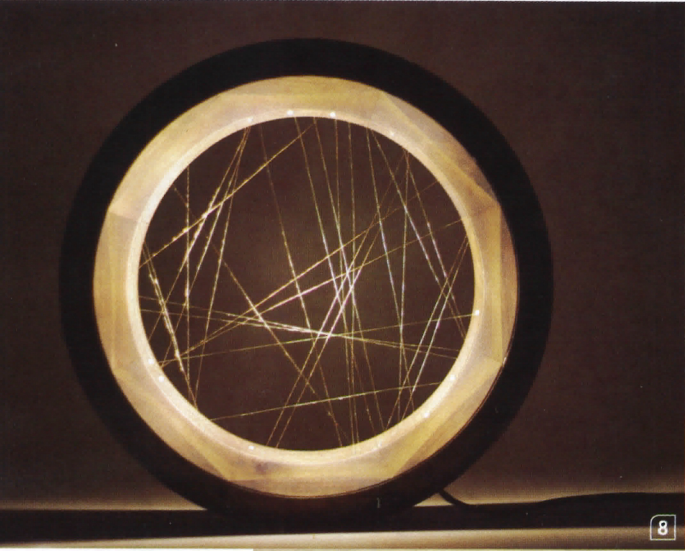

# INTERIOR DESIGN<sup>®</sup>

OCTOBER 31  
2014

over the moon  
*top finds in the galaxy*

1

2

3

9

10

4

8

11

6

5

1. Farah Al Humaidhi's Round Lamp Piece table lamp with hardened crochet shade by **Pieces by Farah**. circle 641

2. Cors scone in painted steel and Simetech stainless-steel mesh with silicone coating by **Arturo Álvarez**. circle 642